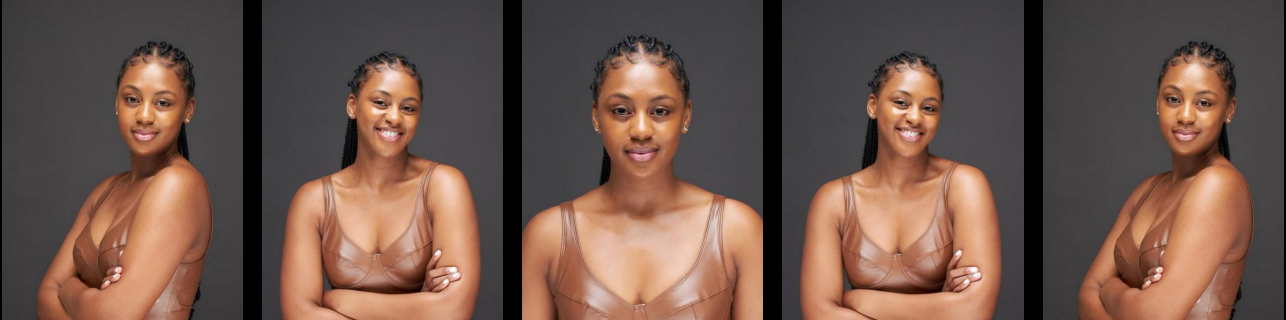

Sphelele Luthuli

Age: 31 Languages: English, IsiZulu, Height: 1,7 Shoes: 6 Waist and Shirt: 34
and Medium

Television

2022 Ehostela S3

2022 Durban Gen

2023 Umkhokha the curse