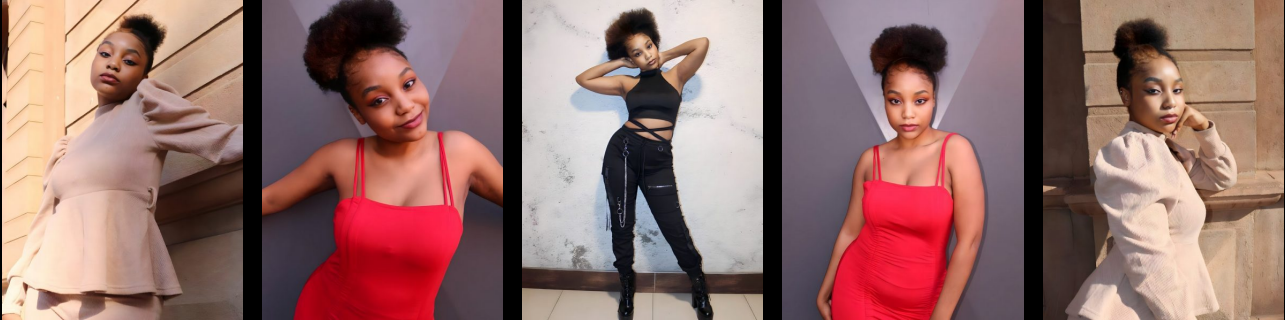

# Shudufhadzo Mathagwa

Age: 19 Languages: English, Venda, Sesotho, Sepedi Height: 1,52 Shoes: 4  
Waist and Shirt: 28 and Small

---

## Television

(2021-2023) Muvhango- Support: Ndiwavho

(2023)Nikiwe ETV- Support role: Nozi

## Other

(2023)Playroom live presenter