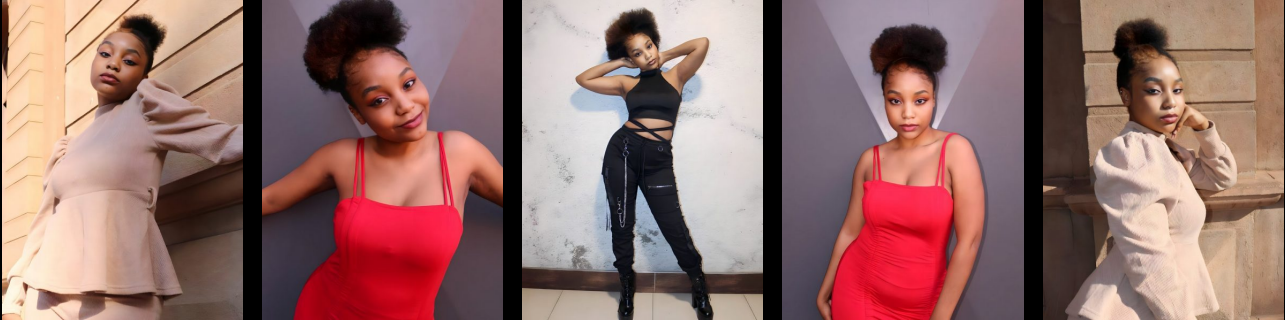

# Shudufhadzo Mathagwa

Age: 19   Languages: English, Venda, Sesotho, Sepedi   Height: 1,52   Shoes: 4  
Waist and Shirt: 28 and Small

---

## **Television**

(2021-2023) Muvhango- Support: Ndiwavho

(2023)Nikiwe ETV- Support role: Nozi

## **Other**

(2023)Playroom live presenter