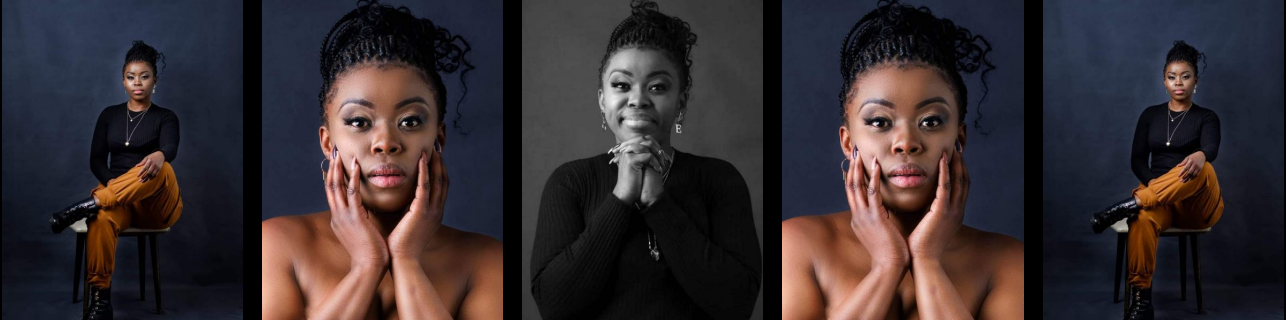

Phiwo Mazibuko

Age: 38 Languages: English, IsiZulu, Height: 1,6 Shoes: 5 Waist and Shirt: 34/36
and large

Training

Market Theatre

Television

The Wife - support role (Doctor)

Soul City - Lead (Thando)

Zone 14 -Support role

eKasi stories S5 - Buhle / Nozi / Mthabo

Amagugu S1 - Boitumelo

Theatre

Tick Tock -Lead

Imbeleko -Lead

She - Lead

The Perfect Cure - Jane

Unbreakable Thread - (Musical)

Cabaret - (Musical)

Disability Awareness - Lindi