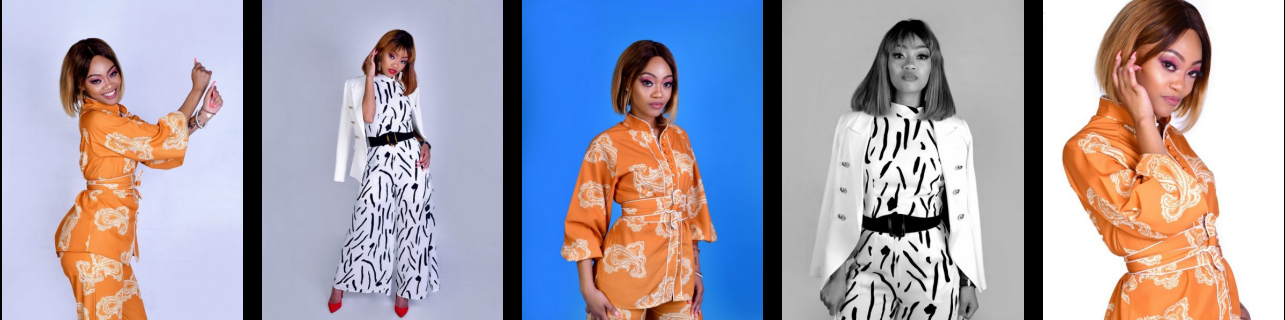

Pabee Moganedi

Age: 30 Languages: English, Setswana, Sotho, isiZulu, Afrikaans Height: 1,56
Shoes: 3 Waist and Shirt: 30 and Small

Television

(2010) Zone 14- Support: Purity

(2013) Temy Pushas- Support: Lerato Bogatsu

(2015) Its Complicated- Support: Matli

(2016) Its Complicated S2- Support: Matli

(2017) Z'bondiwe: Lawyer

(2018) Agent: Kim Moyo

(2018) Isibaya- Support: Mimi

(2019) Isithembiso- Support: Bonnie

Film

(2010) Taxi Ride- Support: Breyonce

Other

(2018)The Bantu Hour: comedy show