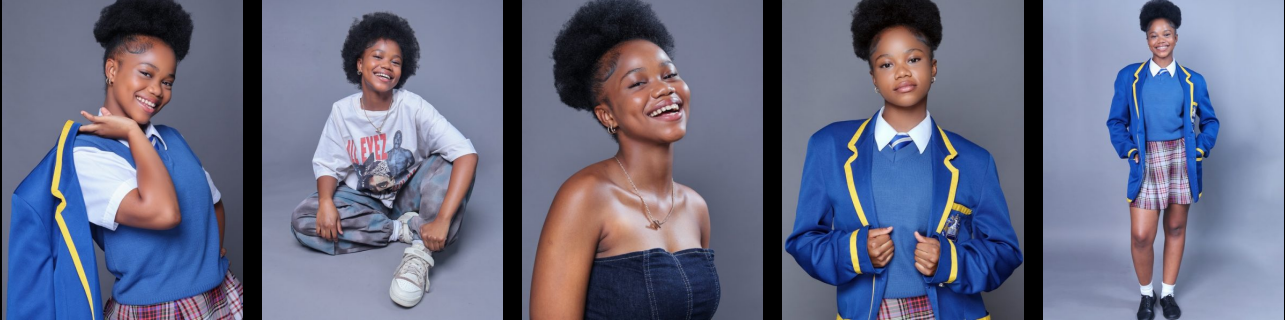

# Ntwenhle Gumede

Age: 17 Languages: IsiZulu, English Height: 1,65 Shoes: 3 & 4 Waist and Shirt:  
28- 32 and S & XS

---

2024: Youngins – Support Lisa ( Showmax)