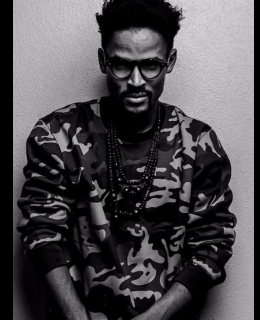

# Eric Macheru

Age: 31 Languages: Pedi, English, Tswana, Tsotsi, Sesotho Height: 1,89 Shoes: 8  
Waist and Shirt: 30 and Medium

---

## TV SHOWS

INKABA

MFOLOZI STREET

SKEEM SAAM (Lead character) \*current

POP BOTTLES tv