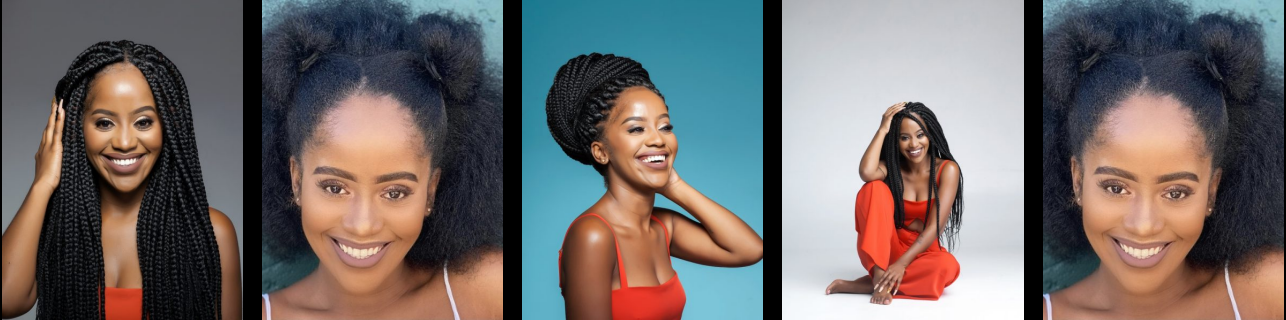

Nompumelelo Mncube

Age: 29 Languages: English, isiZulu, Sesotho, Setswana Height: 1,55 Shoes: 4
Waist and Shirt: 30 and small

Television

Isibaya- Support role

Isithembiso- Support role

Lady In Red- Support role: Dimpho

Mojo Love:Ufelani – Lead: Nonhlanhla

Shaka Ilembe- Support: Ncaka

House of Zwide : Support

Film

Mzansi Magic Movie Leeto la tekesi- Lead